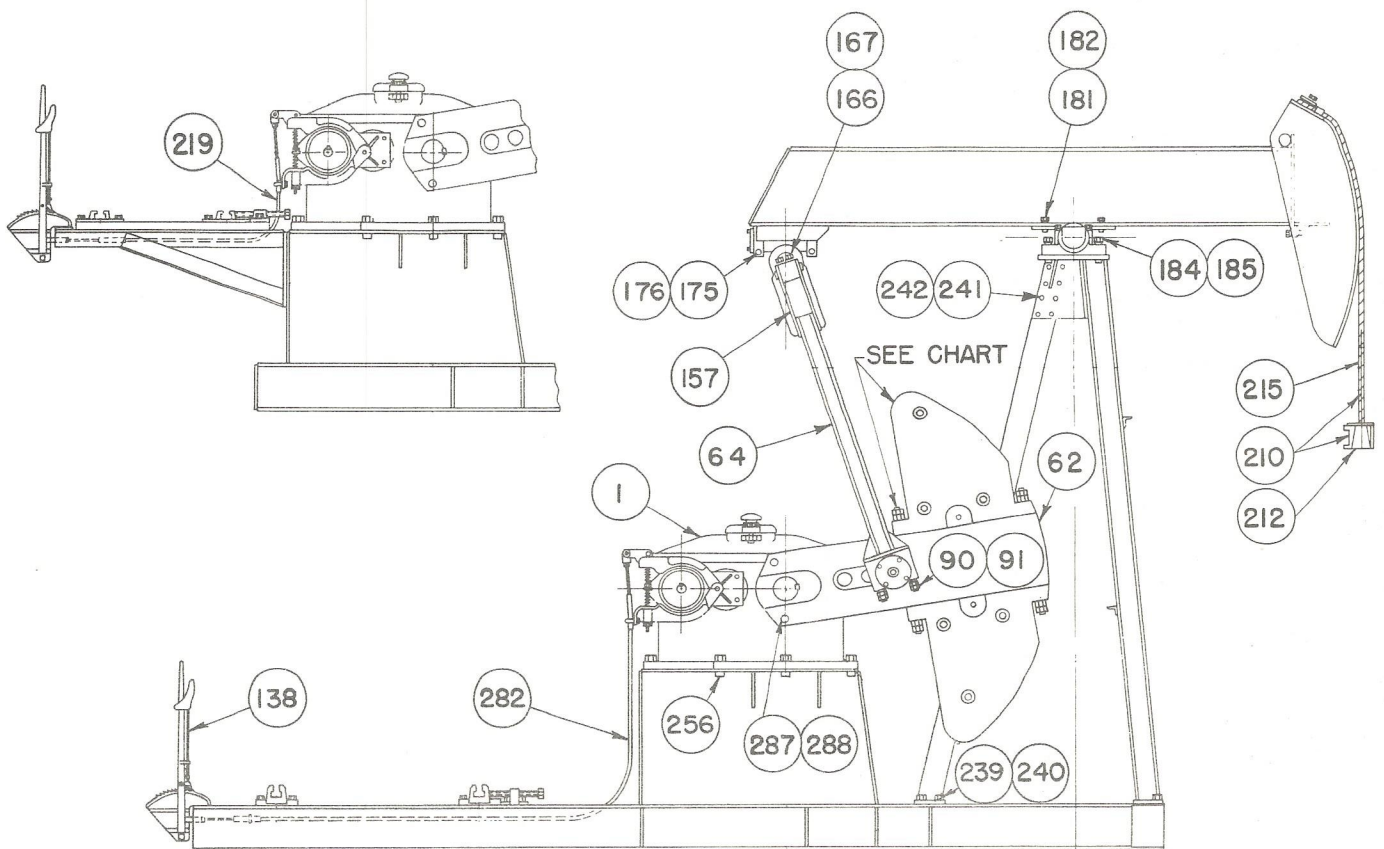

1. Structural designation of Unit, e. g. 40-89-42
2. Serial Number of Unit (This number is stamped on gear box name plate.)

STRUCTURAL COMPONENTS

Item No.	Part No.	Description	No. Req'd.
1	DM 36658	Assembly, Reducer, 40DD	1
62	CM 29387	Crank, 3644B	2
64	BM 35023	Pitman, 55-3/4" Centers	2
90	902580	Bolt, Mach. w/Hex Nut 7/8" x 8" (Pitman to Wrist Pin)	4
91	903114	Nut, Jam, 7/8" (Pitman to Wrist Pin)	4
157	AM 30573	Assembly, Crossbeam and Tailbearing	1
166	902386	Bolt, Mach. w/Hex Nut, 5/8" x 4-1/2" (Pitman to Crossbeam)	8
167	904112	Washer, Lock, 5/8" (Pitman to Crossbeam)	8
175	902480	Bolt, Mach. w/Hex Nut, 3/4" x 5-1/2" (Tailbearing to Beam)	2
176	904114	Washer, Lock, 3/4" (Tailbearing to Beam)	2
181	902462	Bolt, Mach. w/Hex Nut, 3/4 x 2" (Saddle to Beam)	4
182	904114	Washer, Lock, 3/4" (Saddle to Beam)	4
184	902560	Bolt, Mach. w/Hex Nut, 7/8" x 3" (Saddle Bearing to Post)	4
185	904116	Washer, Lock, 7/8" (Saddle Bearing to Post)	4
210	BM 30860	Assembly, Wire Line (89-42 and 76-42)	1
212	BM 10827	Carrier Bar	1
215		Wire Line, Size 3/4 x 12'-6" (89-42 and 76-42) 3/4 x 11'-0" (89-36)	1
215		Wire Line, Size 5/8 x 11'-0" (67-36 and 56-36)	1
219	BP 29639	Brake Cable 6 - 0" Elevated Electric Motor (All Units)	1
239	902464	Bolt, Mach. w/Hex Nut 3/4" x 2-1/4" (Post to Base)	6
240	904114	Washer, Lock, 3/4" (Post to Base)	7
241	902370	Bolt, Mach. w/Hex Nut, 5/8" x 1-3/4" (Rear to Front Post Leg)	14
242	904112	Washer, Lock, 5/8" (Rear to Front Post Leg)	16
256	902560	Bolt, Mach. w/Hex Nut, 7/8" x 3" (Reducer to Sub Base)	7
282	BP-13467	Brake Cable, 10'-6" (89-42 and 76-42) High Speed Engine	1
287	928482	Bolt, Mach. Less Nut, 3/4" x 6" (Counterweight Stop)	4
288	903112	Nut, Jam, 3/4" (Counterweight Stop)	4

COUNTERWEIGHT BOLTS: QUANTITY, SIZE, PART NUMBER			
Counter Weight	45	40	35
Size and Part Number	CM 36952	BM 36951	BM 36957
Quantity of Bolts	2 Bolts	2 Bolts	2 Bolts
Bolt Size and Part Number	1" x 6" A-4782	1" x 6" A-4782	1" x 6" A-4782