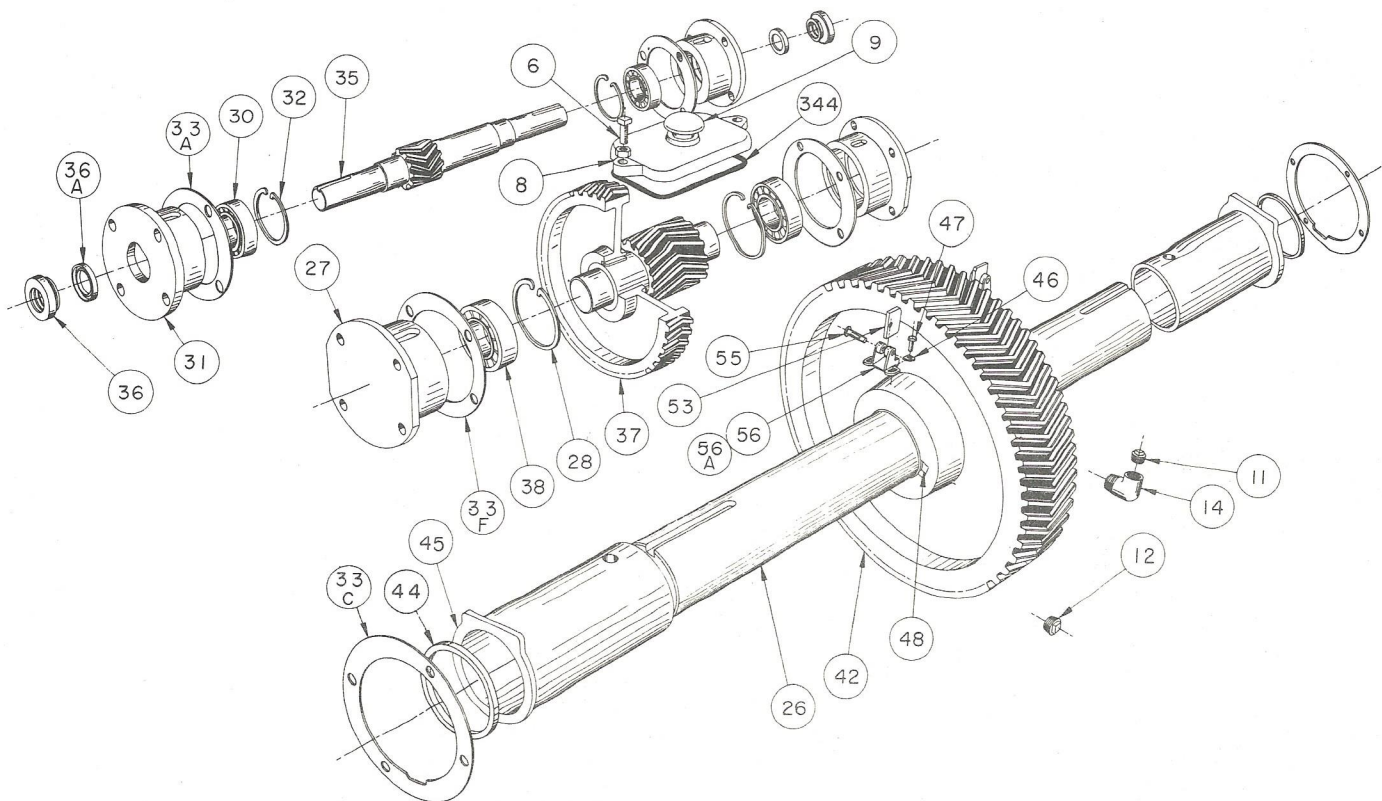

Bethlehem PUMPING UNITS

40 DD GEAR REDUCER

Item No.	Part No.	Description	No. Req'd.	Item No.	Part No.	Description	No. Req'd.
6	902292	Bolt, Inspection Cover, 1/2 x 3-1/2 w/Nut	2	33F	AP04688	Gasket, Bearing Carrier, S. S. Pinion	2
8	BM 31575	Inspection Cover	1	35	BM07036	H. S. Pinion	1
9	AP 12944	Breather	1	36	AM 20531	Oil Seal, H. S. Shaft	2
11	923803	Pipe Plug (3/8" Sq. Hd.)	1	36A	AM 20529	Slinger, H. S. Oil Seal	2
12	923810	Pipe Plug, Oil Drain (1" Sq. Hd.)	1	37	BM 25587	S. S. Pinion and H. S. Gear Assembly	1
14	923203	3/8" Street Ell	1	38	952011	Bearing, S. S. Pinion	2
26	BM 07039	Crankshaft	1	42	CM 25554	Slow Speed Gear	1
27	BM 04674	Bearing Carrier, S. S. Pinion	2	45	BM 27021	Bushing, Crankshaft, C. I.	2
28	AP04675	Snap Ring, S. S. Pin. Bearing Carrier	2	46	AM 16506	Lock Washer, Oil Wiper	4
30	952009	Bearing, H. S. Pinion	2	47	907168	Cap Screw, Oil Wiper 3/8 x 1	4
31	BM 04677	Bearing, Carrier. H. S. Pinion	2	48	AM 04695	Key, S. S. Gear to Crankshaft	1
32	AP04678	Snap Ring, H. S. Pin. Bearing Carrier	2	53	AM 27025	Blade, Oil Wiper	2
33	AM 29710	Gaskets for Gear Box, Set Complete (Except for Inspection Cover)	1	55	AM 05433	Oil Wiper Pin, Hanger to Bracket	2
33A	AP04690	Gasket, Bearing Carrier, H. S. Pin.	2	56	AM 16496	Bracket, Oil Wiper	2
33C	AP 27026	Gasket, Crankshaft Oil Seal	2	56A	AM 27024	Assembly, Oil Wiper (Items 53, 55 & 56)	1
				344	AP 31608	Gasket, Inspection Cover	1