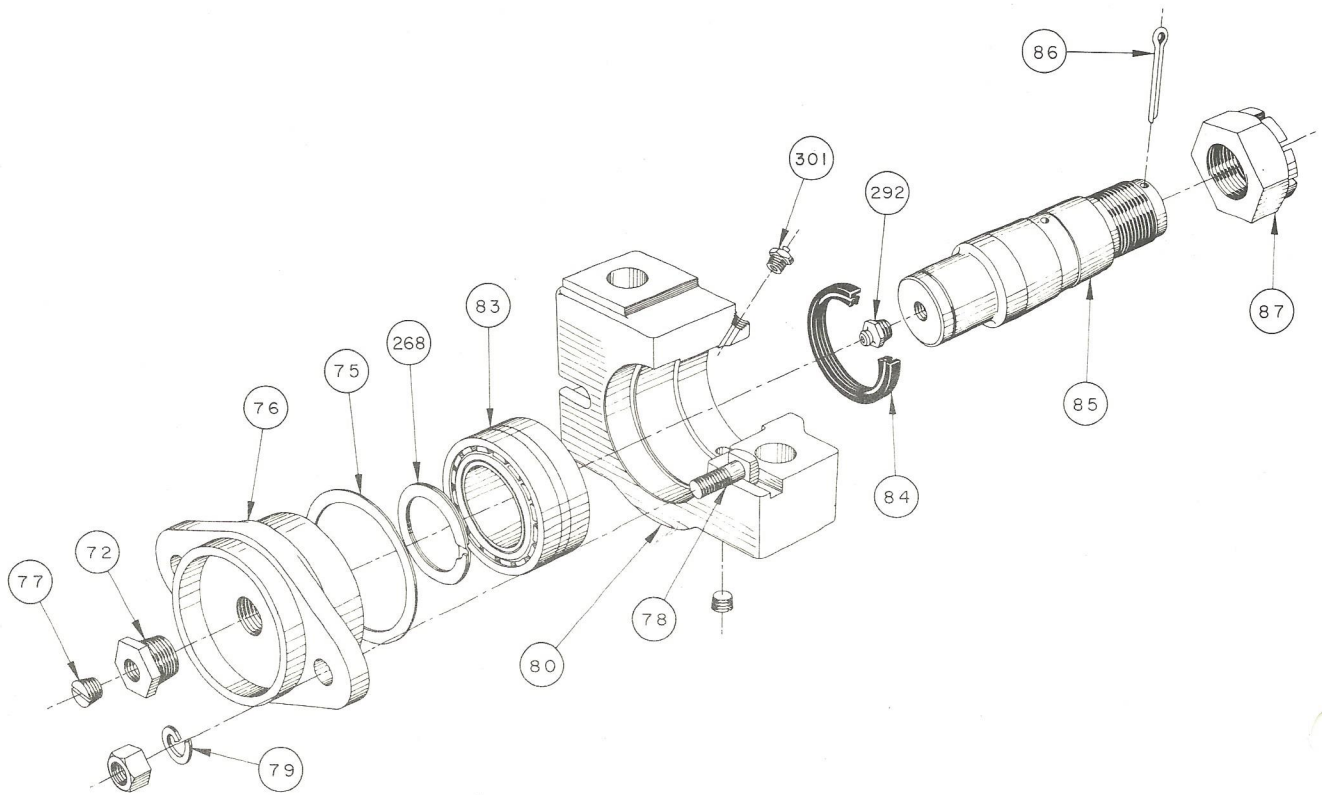

Bethlehem PUMPING UNITS

<u>Item No.</u>	<u>Part No.</u>	<u>Description</u>	<u>No. Req'd.</u>
	CM 34439	WRIST PIN BEARING ASSEMBLY #6S	2
72	925122	Bushing	2
75	AP 34863	Gasket, W. P. Bearing Housing	2
76	CM 34393	Cap, Bearing	2
77	927901	Pipe Plug	2
78	902282	Bolt, Mach. w/Hex Nut 1/2 x 2	4
79	904108	Lock Washer - 1/2"	4
80	CM 34399	Housing, W. P. Bearing	2
83	AP 34233	Bearing, Spherical Roller	2
84	920280	Oil Seal	2
85	BM 34499	Wrist Pin	2
86	916264	Cotter Key	2
87	AM 11314	Nut, Wrist Pin	2
268	918178	Snap Ring	2
292	AP 34160	Alemite Fitting	2
301	AP 34160	Alemite Relief Fitting	2