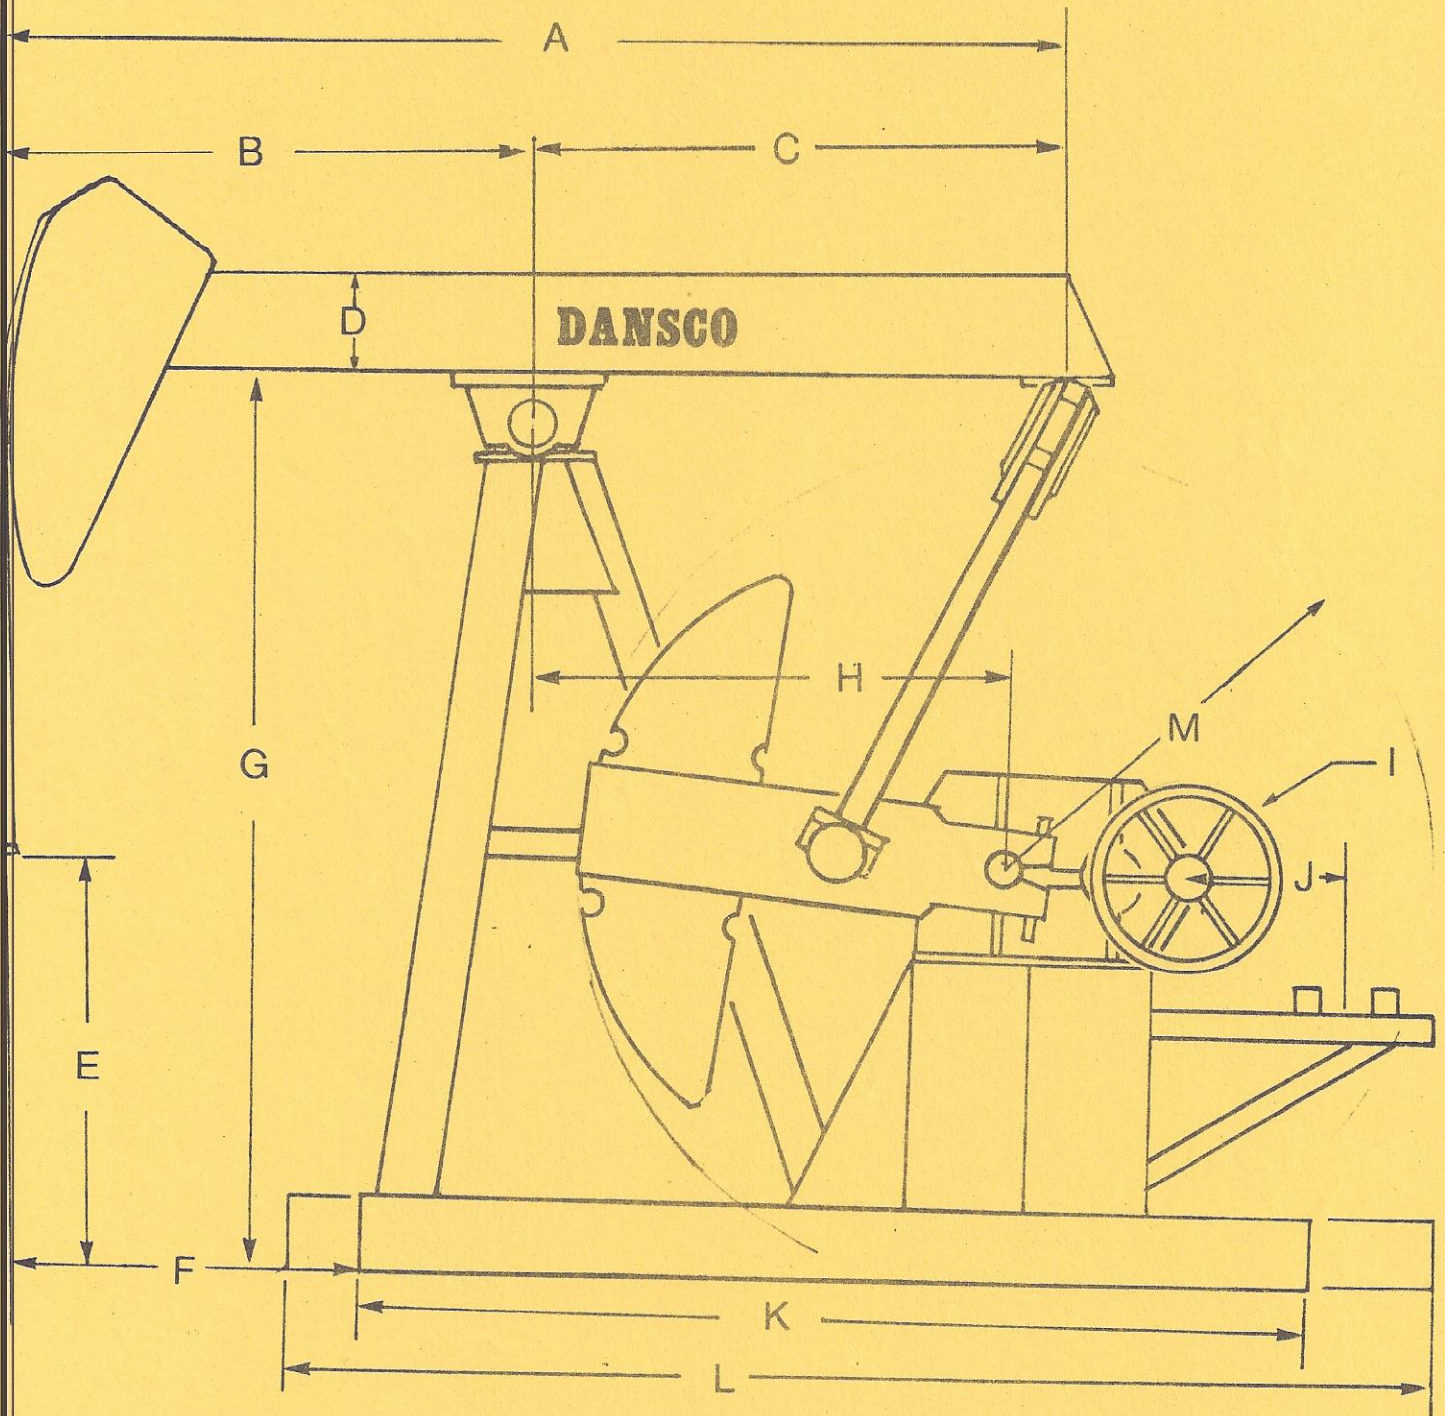

DANSCO Manufacturing

"HOME OF THE DANSCO PUMPING UNIT"

Phone (915) 676-9308

6210 Anson Highway

P.O. Box 466

Hawley, Texas 79525

UNIT	A	B	C	D	E	F	G	H	I	J	K	L	M
160	192	96	96"	21"	123"	60	16'10"	96	30"4C	40	15'7 1/2"	25"	88
228	205 3/4	109 3/4	96"	24"	123	73 1/2	16'10"	96	30"5C	40	15'7 1/2"	25"	88
320	250	139	112"	27"	120	92	19'10"	112	36"6C	40	18'6"	29'6"	88